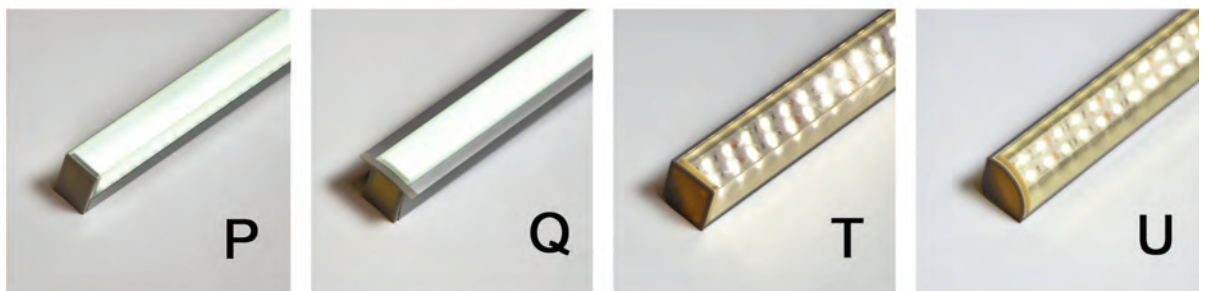

LED LINEAR LIGHTING III

Four Times (4X) the Light Output of our Cabinet Lighting.

LED Bars III are our **high output lighting**. There are four different profile options. They are available up to 72" in length. Lens options are Clear or White. With the clear lens you get the most lighting output and the LED dots are visible. With the white lens option you get a dot free lighting.

The trade-off with the white lens is that you lose 35% of the lumens.

Profile "P" comes with cables to be suspended from the ceiling. Profile "Q" is for recessed applications and comes with spring fasteners. Profile "T" and "U" are fastened to walls or framing with screws. They project the light in 45 degrees angle.

LED BAR III with clear lens, light output 540 lumens/FT