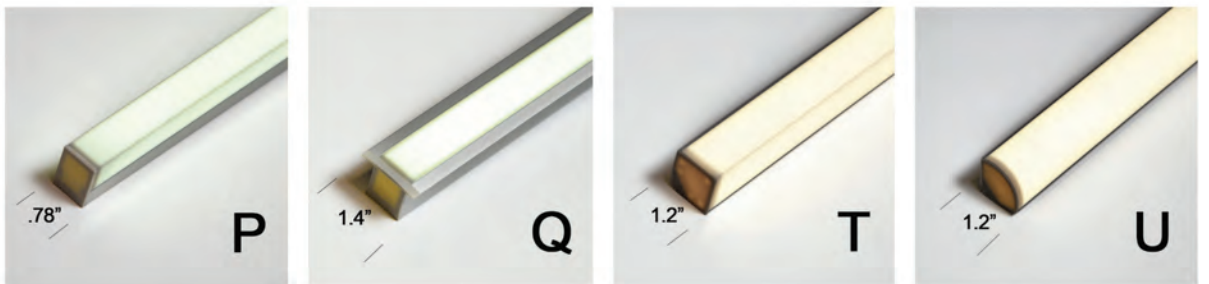

DOT FREE LED BAR III with white lens, light output 350 lumens/FT

PART NO.	DESCRIPTION	TEMP. / COLORS	WATT
LEDBARIII24	LED Light Bar III 24" Long 12V Dc	NW, BW, RGB	12
LEDBARIII36	LED Light Bar III 36" Long 12V Dc	NW, BW, RGB	18
LEDBARIII48	LED Light Bar III 48" Long 12V Dc	NW, BW, RGB	24
LEDBARIII60	LED Light Bar III 60" Long 12V Dc	NW, BW, RGB	30
LEDBARIII72	LED Light Bar III 72" Long 12V Dc	NW, BW, RGB	36

Please specify the profile (P,Q,T,U), color temperature and lens option with your order.

RGB is only available in 3 watts/FT and requires LED Controller to operate. All LED Bars are 12V DC and require a remote power supply. Refer to power supplies selection page.