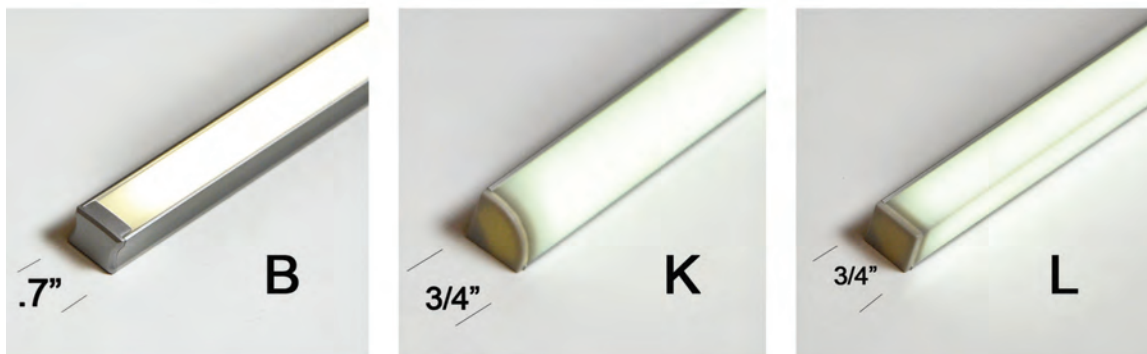

DOT FREE LED BAR II with frosted lens, light output 190 lumens/FT