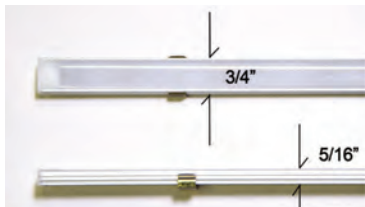

LED CABINET LIGHTING

LED LIGHT BARS & LED PUCK LIGHTS

(For kitchens, bathrooms, closets, cove, showcases etc.)

- Low voltage (12V DC) / Easy wiring
- Long lasting & efficient
- Slim and compact
- Available in (3) color temperatures
- Each light comes with 8ft of wire
- Puck lights and LED bars use the same power supply.

Color Temperatures:

Warm White(WW) 3200K
Natural White(NW) 4500K
Bright White(BW) 6000K

LED Bar