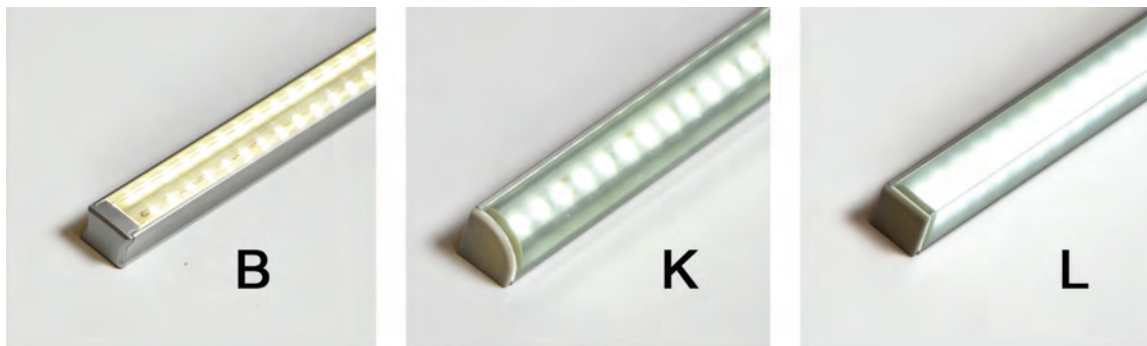

LED LINEAR LIGHTING II

Two times (2X) the Light Output of our Cabinet Lighting.

LED Bars II are our **mid-range light bars**. They measure no more than 3/4" wide and are available up to 8 ft in length. Lens options are clear or frosted. With the clear lens option you would see the LED dots but the frosted lens option gives you **dot free lighting**. The trade-off with frosted lens is that you lose 20-30% lumens.

LED BAR II with clear lens, light output 270 lumens/FT